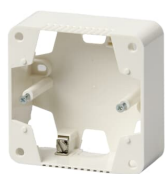

#### General Information

Extended Product Type	2551-510-212
Product ID	2TKA000863G1
EAN	6410024065710
Catalog Description	2551-510-212 Surface mounting frame
Long Description	Surface mounting frame for Jussi flush mounting products. Use with 85mm cover frames. The height of the frame is 36mm.