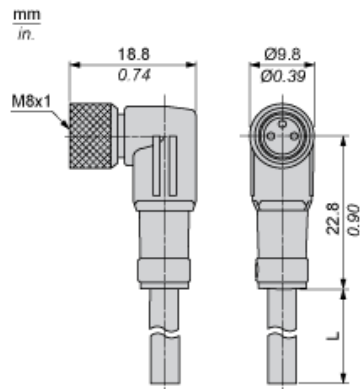

Main

Range of product	Telemecanique Cabling components
Accessory / separate part category	Cabling accessory
Accessory / separate part type	Pre-wired connectors
Series name	General purpose

Complementary

Electrical connection	Elbowed female connector M8, 3 pins
Cable connector fixing	Screw-on
Collar material	Metal
Status LED	Without
Cable length	5 m
Cable outer diameter	5.2 mm
Cable composition	3 x 0.34 mm ²
Wire insulation material	PUR
[Ue] rated operational voltage	60 V AC 75 V DC
[In] rated current	4 A
Contact resistance	5000 µOhm
Minimum insulating resistance	1 GΩ
Net weight	0.12 kg

Packing Units

Unit Type of Package 1	PCE
Number of Units in Package 1	1
Package 1 Height	2.8 cm
Package 1 Width	24.2 cm
Package 1 Length	29.4 cm
Package 1 Weight	126.0 g
Unit Type of Package 2	S02
Number of Units in Package 2	20
Package 2 Height	15 cm
Package 2 Width	30 cm

Package 2 Length	40 cm
Package 2 Weight	2.878 kg
Unit Type of Package 3	P06
Number of Units in Package 3	320
Package 3 Height	77 cm
Package 3 Width	80 cm
Package 3 Length	60 cm
Package 3 Weight	54.548 kg

Contractual warranty

Warranty	18 months
----------	-----------

Dimensions

L : Length of cable

Connections and Schemes

Connector

BU : Blue
BN : Brown
BK : Black