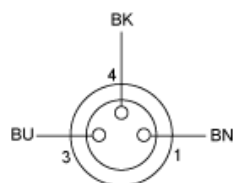

Contractual warranty

Warranty	18 months
----------	-----------

Dimensions

L : Length of cable

Connections and Schemes

Connector

BU : Blue
BN : Brown
BK : Black